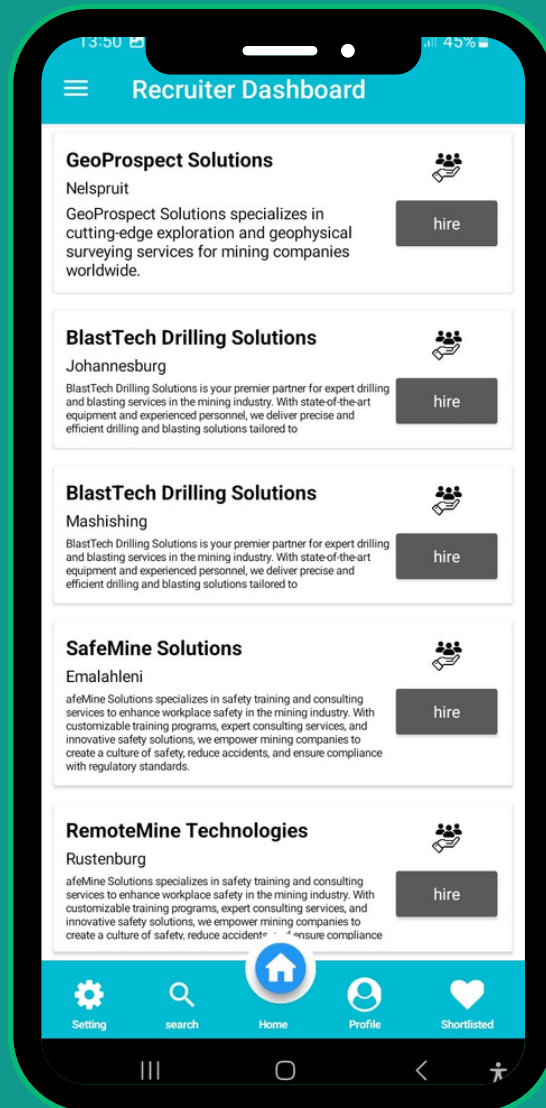

BIG EYE

MINERALS & ENERGY

GETLOCAL COMMUNITY IMPACT APP

Revolutionizing Workforce
Procurement in local to site
communities

INTRODUCTION

The mission of the "GetLocal Community Impact" app is to revolutionize workforce procurement in South Africa by creating a comprehensive and collaborative platform.

REGISTRATION SCREEN

The image shows a smartphone screen with a registration form. The title is 'GetLocal user registration' and the subtitle is 'Sign up'. The form is divided into three main sections: 1. Personal Information: 'Name:' with a text input 'Enter your name', 'Surname:' with a text input 'Please enter your surname', and 'Email address:' with a text input 'Please enter email address'. 2. Password: 'Password:' with a text input 'Enter your password' and 'Re-enter password' with a text input 'Enter password'. 3. User Type: 'Type of user:' with a dropdown menu showing 'Select', 'Recruiter', and 'Provider'. At the bottom, there is a logo for 'BIG EYE'.

BIG EYE
MINERALS & ENERGY

DASHBOARD SCREEN

Upon signing the user will have the option to select different functionalities including browsing through the type of service providers, see notification updates from local industries, mines and/contractors or use the other buttons located at the bottom of the screen to navigate through the app