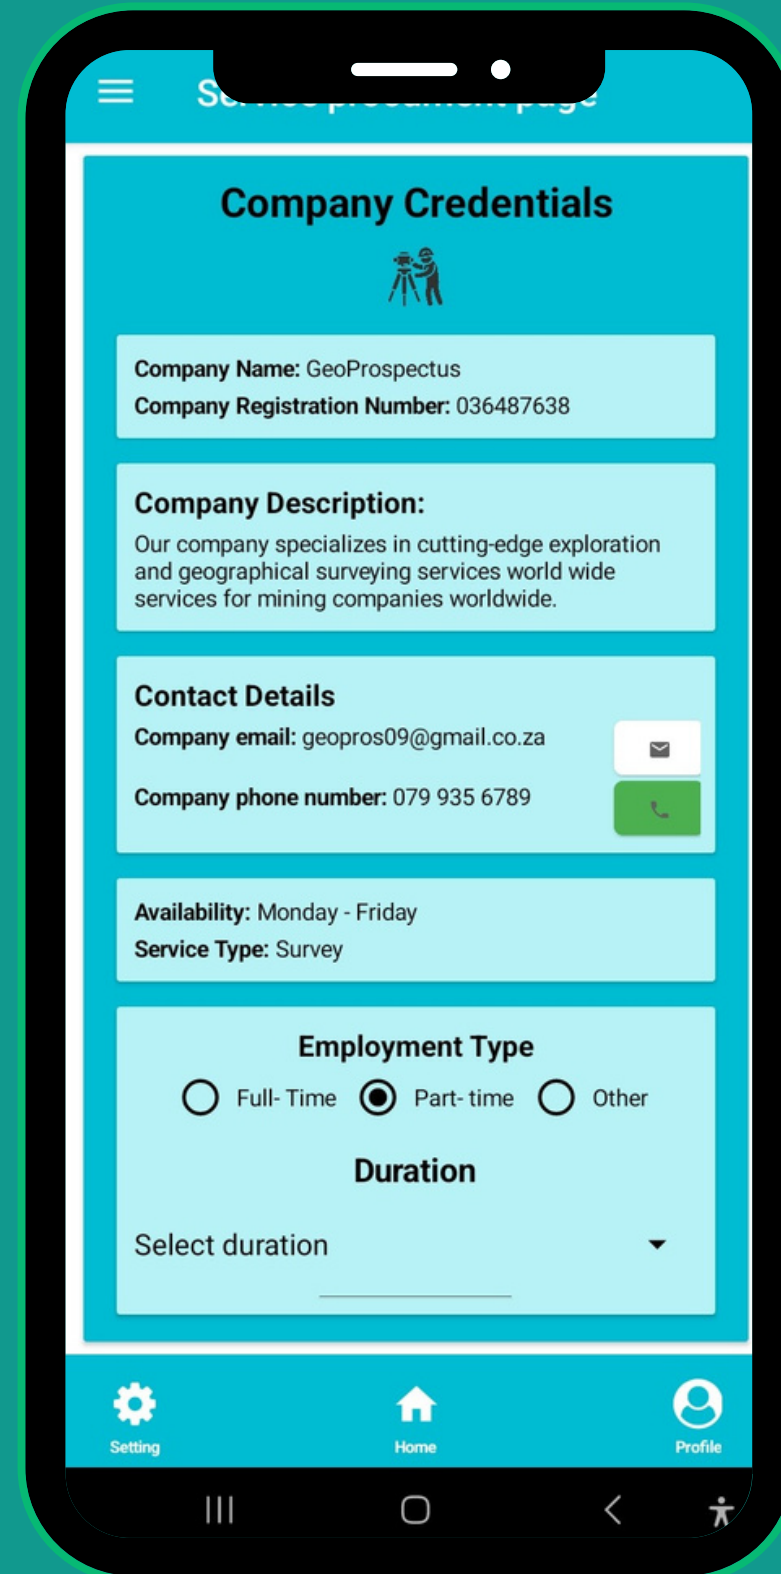

COMPANY CREDENTIALS

SCREEN

After the user has selected the type of service they want they will be directed to this page. This page includes detailed information about the company and the type of services offered allowing the user to select the type of employment and duration that matches their needs.