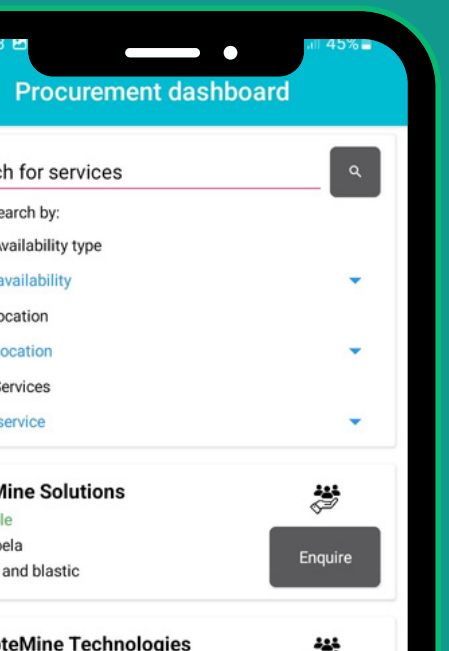

BIG EYE

MINERALS & ENERGY

GETLOCAL COMMUNITY IMPACT APP

Revolutionizing Workforce
Procurement in local to site
communities

INTRODUCTION

The mission of the "GetLocal Community Impact" app is to revolutionize workforce procurement in South Africa by creating a comprehensive and collaborative platform.

REGISTRATION SCREEN

The image shows a smartphone screen with a registration form. The title is 'GetLocal user registration' and the subtitle is 'Sign up'. The form is divided into three main sections: 1. Personal Information: 'Name:' with a text input 'Enter your name', 'Surname:' with a text input 'Please enter your surname', and 'Email address:' with a text input 'Please enter email address'. 2. Password: 'Password:' with a text input 'Enter your password' and 'Re-enter password' with a text input 'Enter password'. 3. User Type: 'Type of user:' with a dropdown menu showing 'Select', 'Recruiter', and 'Provider'. At the bottom, there is a logo for 'BIG EYE'.

BIG EYE
MINERALS & ENERGY

DASHBOARD SCREEN

Upon signing the user will have the option to select different functionalities including browsing through the type of service providers, see notification updates from local industries, mines and/contractors or use the other buttons located at the bottom of the screen to navigate through the app