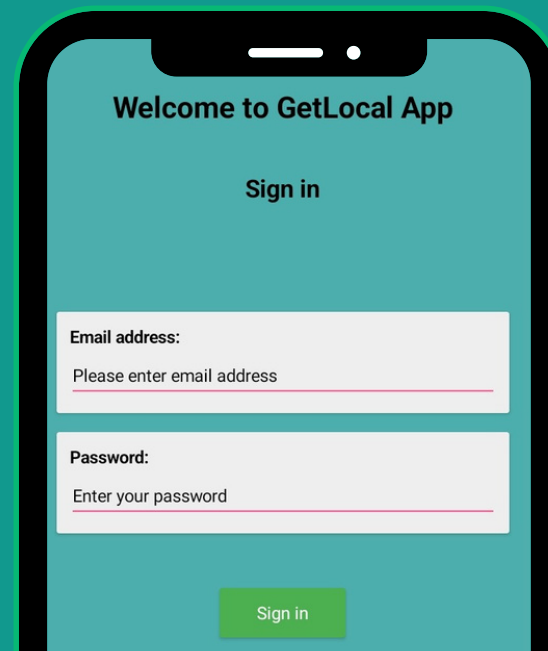

BIG EYE

MINERALS & ENERGY

GETLOCAL COMMUNITY IMPACT APP

Revolutionizing Workforce
Procurement in local to site
communities

INTRODUCTION

The mission of the "GetLocal Community Impact" app is to revolutionize workforce procurement in South Africa by creating a comprehensive and collaborative platform.

REGISTRATION SCREEN

The image shows a smartphone screen with a registration form. The title is 'GetLocal user registration' and the subtitle is 'Sign up'. The form is divided into three main sections: 1. Personal Information: 'Name:' with a text input 'Enter your name', 'Surname:' with a text input 'Please enter your surname', and 'Email address:' with a text input 'Please enter email address'. 2. Password: 'Password:' with a text input 'Enter your password' and 'Re-enter password' with a text input 'Enter password'. 3. User Type: 'Type of user:' with a dropdown menu showing 'Select', 'Recruiter', and 'Provider'. At the bottom, there is a logo for 'BIG EYE'.