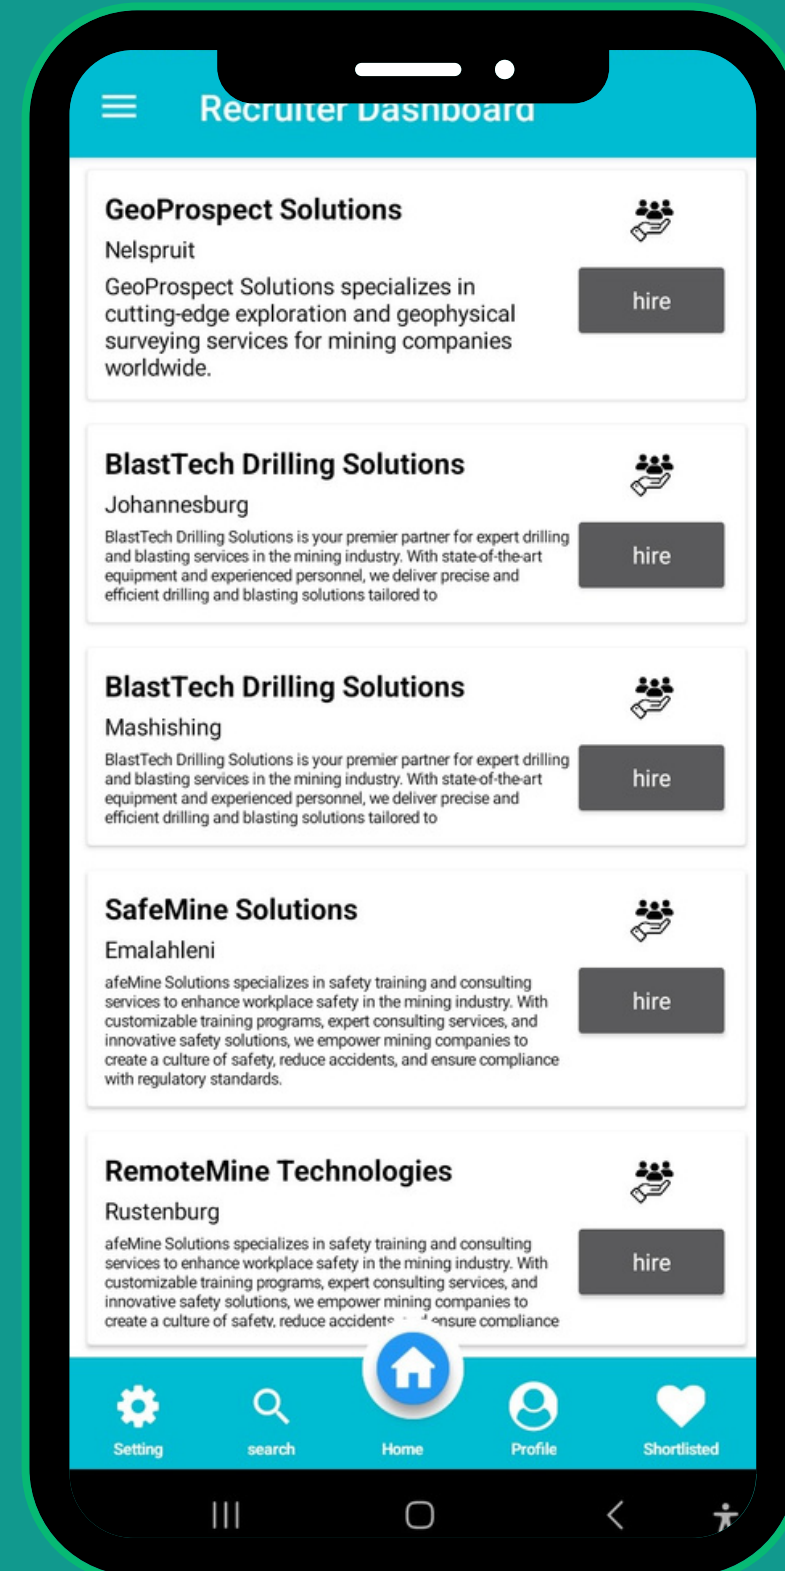

REGISTRATION SCREEN

The image shows a smartphone screen with a registration form. The title is 'GetLocal user registration' and the subtitle is 'Sign up'. The form is divided into three main sections: 1. Personal Information: 'Name:' with a text input 'Enter your name', 'Surname:' with a text input 'Please enter your surname', and 'Email address:' with a text input 'Please enter email address'. 2. Password: 'Password:' with a text input 'Enter your password' and 'Re-enter password' with a text input 'Enter password'. 3. User Type: 'Type of user:' with a dropdown menu showing 'Select', 'Recruiter', and 'Provider'. At the bottom, there is a logo for 'BIG EYE'.

The user will register on the application using name,surname,email, password and the user will select the user group they fall under.

BIG EYE
MINERALS & ENERGY

SIGNIN SCREEN

The user will sign in using email and password.

BIG EYE
MINERALS & ENERGY

DASHBOARD SCREEN

Upon signing the user will have the option to select different functionalities including browsing through the type of service providers, see notification updates from local industries, mines and/contractors or use the other buttons located at the bottom of the screen to navigate through the app