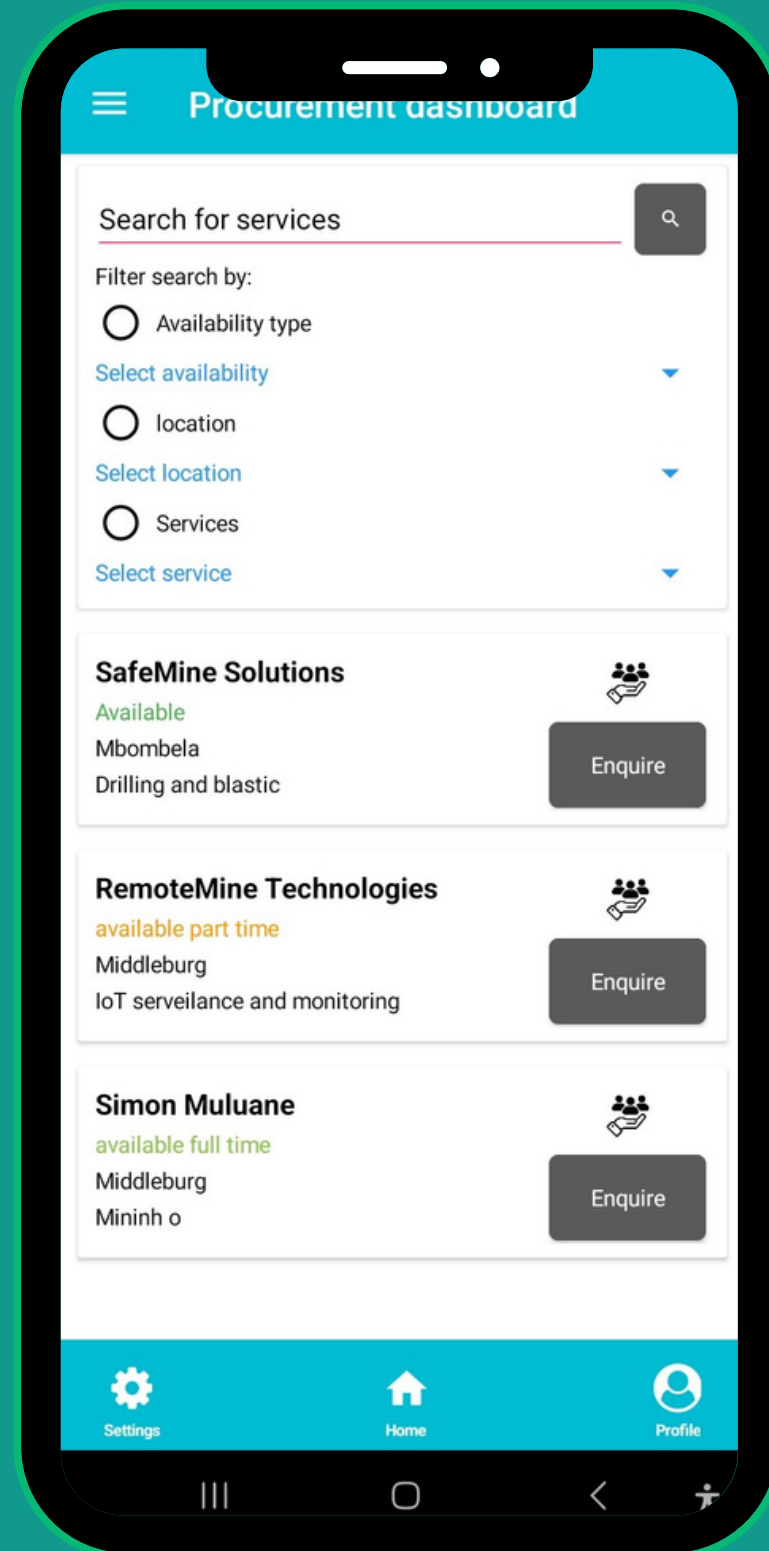

BIG EYE
MINERALS & ENERGY

DASHBOARD SCREEN

Upon signing the user will have the option to select different functionalities including browsing through the type of service providers, see notification updates from local industries, mines and/contractors or use the other buttons located at the bottom of the screen to navigate through the app

USER PROFILE SCREEN

The image shows a smartphone mockup of a user profile screen. The screen is titled "Profile Information" and features a profile picture placeholder. Below the profile picture are input fields for "Enter Firstname" and "Enter Lastname". The screen is divided into two main sections: "CONTACT INFO" and "ADDRESS". The "CONTACT INFO" section includes input fields for "Enter Email address" and "Enter PhoneNo". The "ADDRESS" section includes input fields for "Enter Streets", "Enter City", "Enter Province", and "Enter Zip Code". Below these sections is a "SKILLS AND EXPERIENCE" section with a text area for listing qualifications and skills. At the bottom of the form is a "PREFERRED WORK LOCATION" section with a dropdown menu for "Select Province" and a checkbox for "Accepts Terms and Conditions". Two buttons, "SAVE" and "UPDATE", are positioned below the form. The bottom navigation bar contains icons for "Setting", "home", and "search".

The user will edit and update profile.

BIG EYE
MINERALS & ENERGY

SERVICE SEARCH SCREEN

The user will search for his/her desired type of service and also use the available filters to narrow down their search and they can proceed for inquiry.